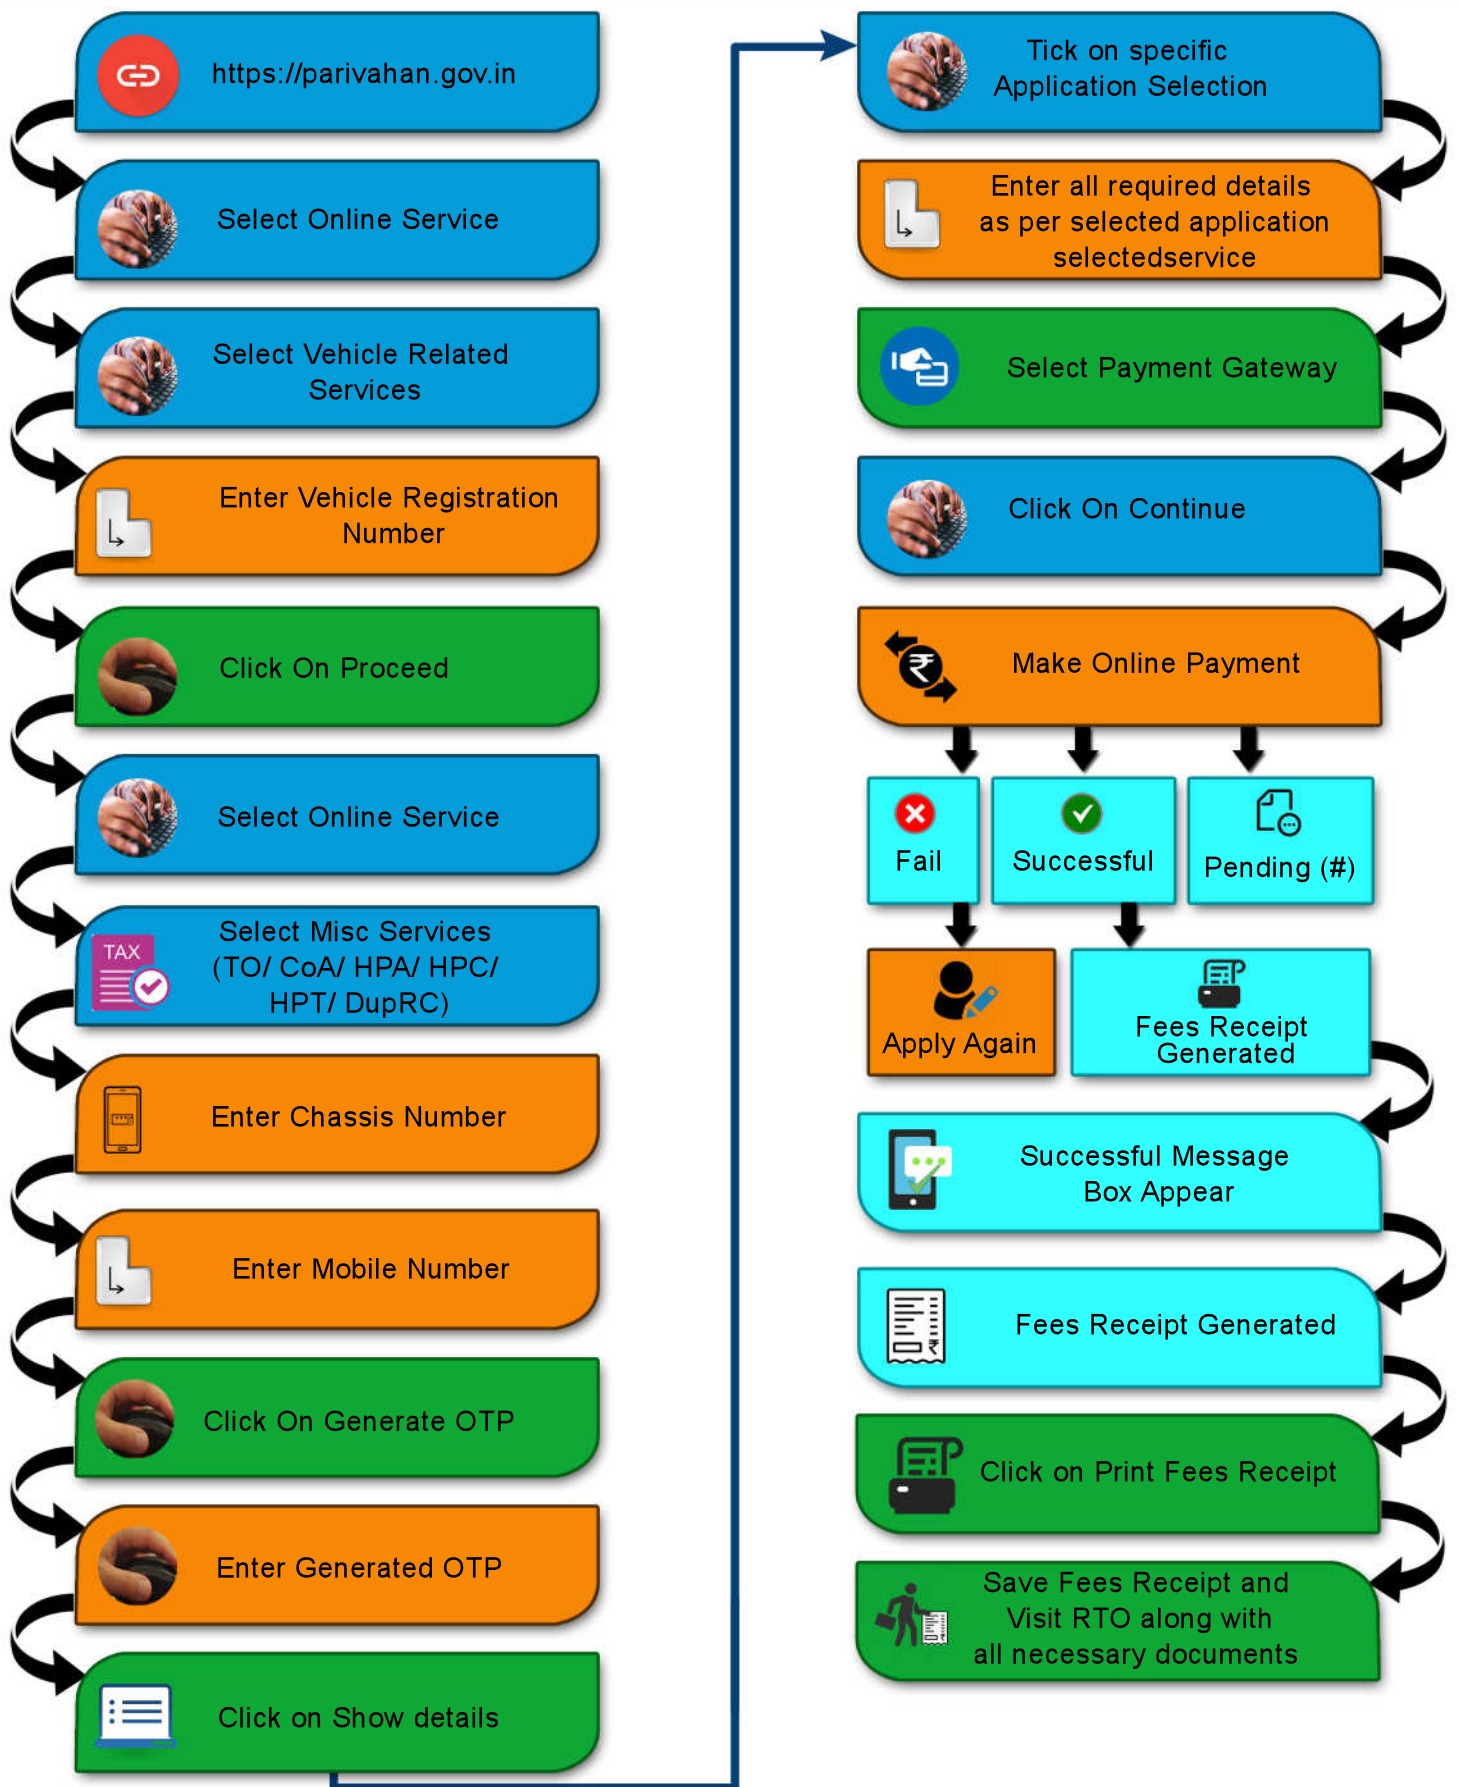

Misc Services

(Transfer of Ownership, Change of Address, Duplicate Registration Certificate, Hypothecation Addition, Hypothecation Continuation, Hypothecation Termination)

Note :

-  Select certain action from existing options
-  User details needs to be entered
-  User need to Click on desired action.

-  Notification / Alert apper on screen
-  (#) Check the status in check pending transaction, refer Payment Flow