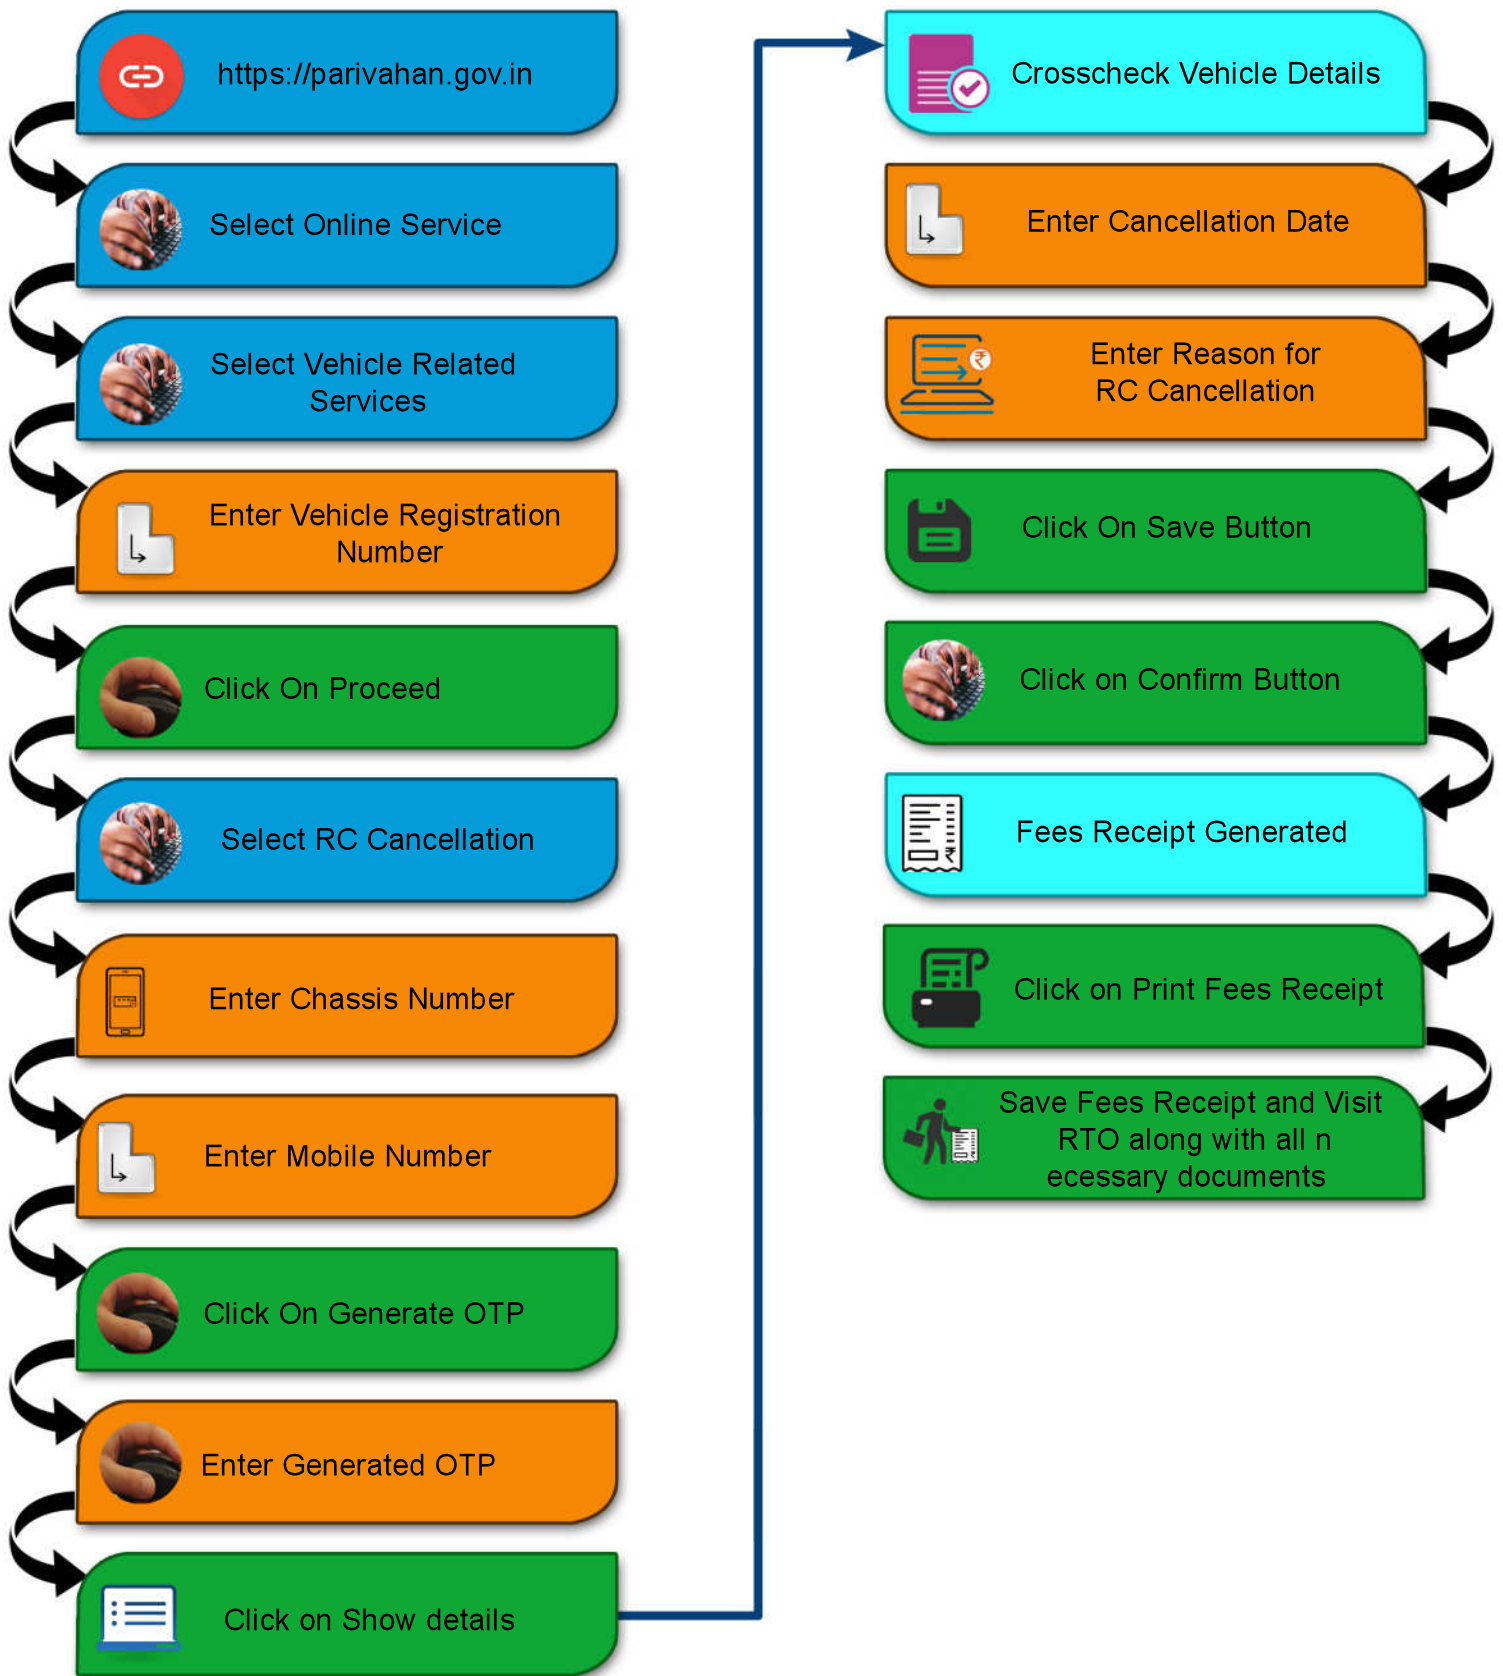

Registration Certificate Cancellation

Note :

-  Select certain action from existing options
-  User details needs to be entered

-  User need to Click on desired action.
-  Notification / Alert apper on screen